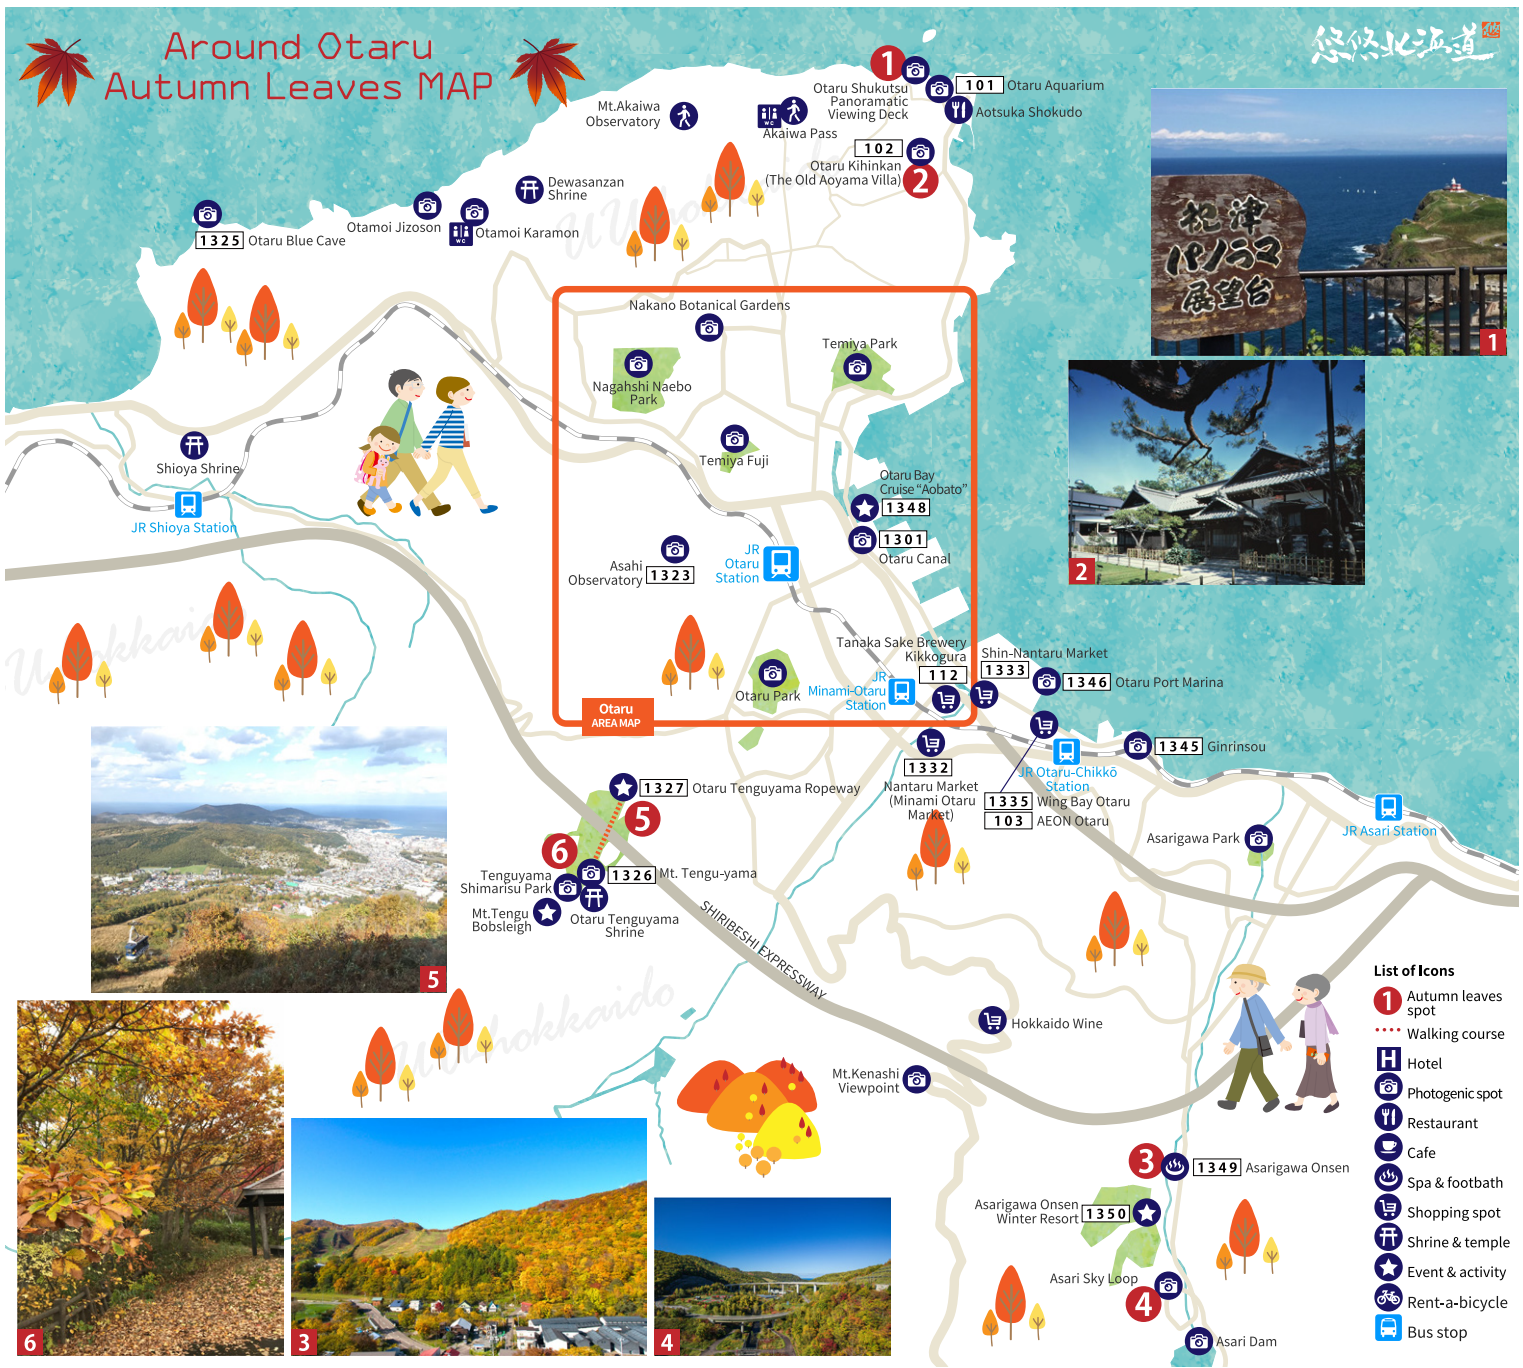

# Around Otaru Autumn Leaves MAP

悠休北海道

- List of Icons**
- 1 Autumn leaves spot
  - Walking course
  - H Hotel
  - Photogenic spot
  - Restaurant
  - Cafe
  - Spa & footbath
  - Shopping spot
  - Shrine & temple
  - Event & activity
  - Rent-a-bicycle
  - Bus stop

Search for Nearby Places

MAP Number Search

### Sightseeing Spot

- 101 Otaru Aquarium
- 1327 Otaru Tenguyama Ropeway
- 1326 Mt. Tengu-yama
- 102 Otaru Kihinkan (The Old Aoyama Villa)
- 1323 Asahi Observatory
- 1301 Otaru Canal
- 1346 Otaru Port Marina
- 1325 Otaru Blue Cave
- 1348 Otaru Bay Cruise "Aobato"
- 1350 Asarigawa Onsen Winter Resort

### Onsen(Hot Spring)

- 1349 Asarigawa Onsen